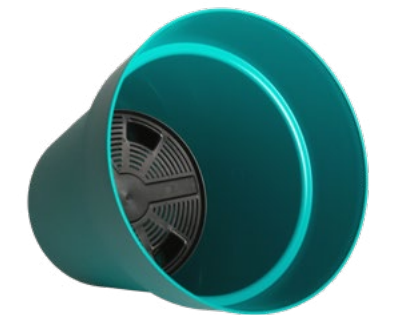

CODE	DIMENSIONS DIAM. / HEIGHT	APPROX. LIQUID QUARTS / US GAL (LITRES)	CASE QUANTITY
<i>Contemporary Design Planters with a mat textured finish, water reservoir and overflow protection</i>			
1707	7" X 7.75" 18cm X 20cm	3.2qt / 0.8gal 3,0L	6
1709	9" X 10" 23cm X 25cm	7.0qt / 1.7gal 6,6L	6
1711	11" X 12.25" 28cm X 31cm	12.9qt / 3.2gal 12,2L	6
1713	13" X 14.5" 33cm X 37cm	21.5qt / 5.4gal 20,3L	6
1717	17" X 19" 43cm X 48cm	48.4qt / 12.1gal 45,8L	6
1721	21" X 23.5" 53cm X 60cm	91.4qt / 22.9gal 86,5L	4