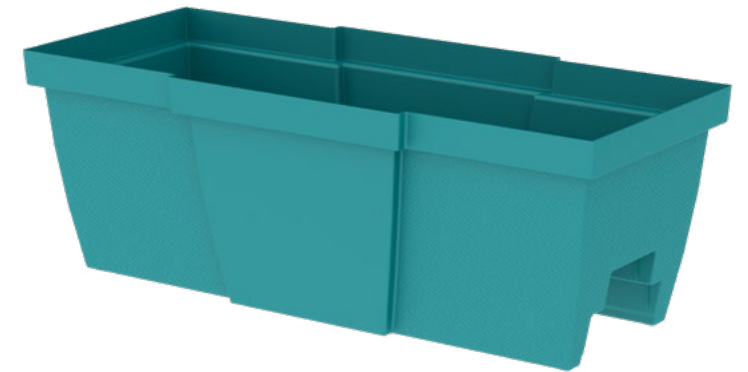

HARMONY Water Reservoir

CODE	DIMENSIONS L x D x H	APPROX. LIQUID QUARTS / US GAL (LITRES)	CASE QUANTITY
<i>Rectangular Stylish Railing Planter with a unique textured vertical finish, water reservoir and overflow protection. Will fit a 2"x4" or a 2"x6" railing. Can also be used as a deck planter</i>			
3527	27" X 11.75" X 9.5" 69cm X 30cm X 24cm	24.9qt / 6.2gal 23,6L	6