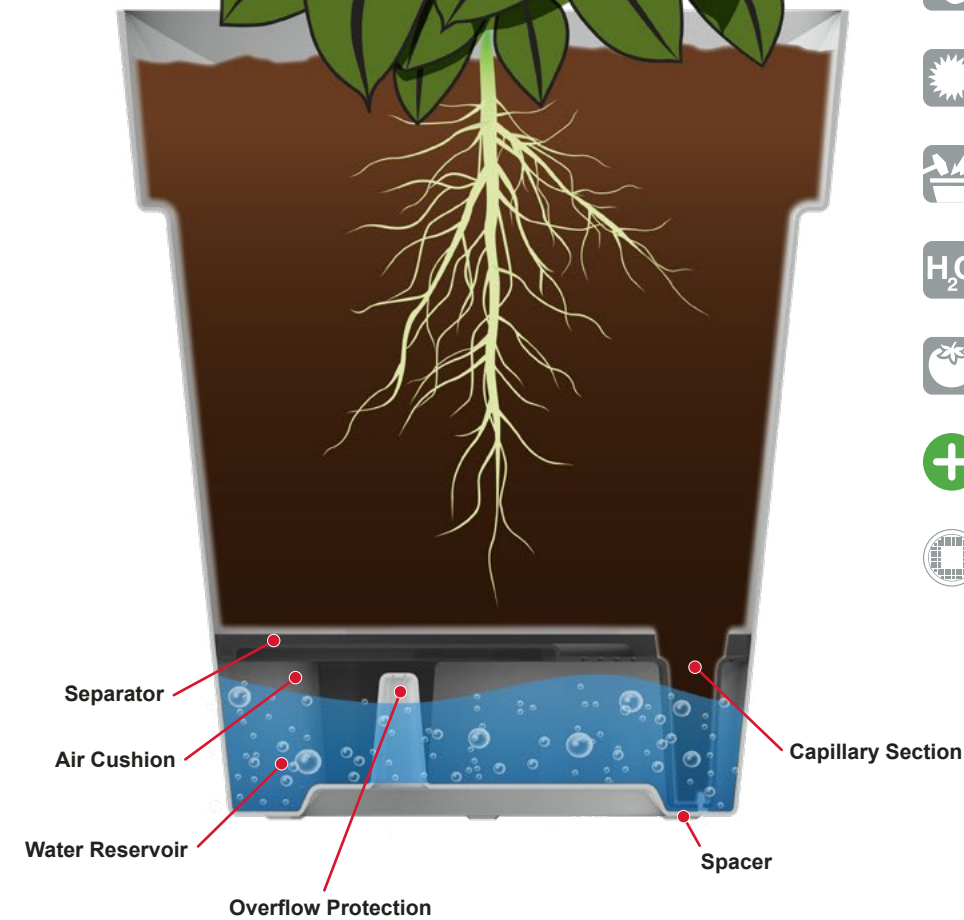

UB-7000 N

CODE

This metal bracket can be used with the following planters :

- Viva: 1724, 1730

1700

- Made with recyclable and non-toxic thermoplastic.
- DCN products are made of a lightweight thermoplastic material.
- All our products are durable. They are U.V. protected to resist fading and cracking from the sun.
- Shock resistant.
- Built in water reservoir promotes healthier plants without the need of constant watering.
- Ideal for growing herbs, vegetables and fruits.
- New Product, New Colour.
- Product supplied with a plug for indoor use and perforated cap for outdoor use.