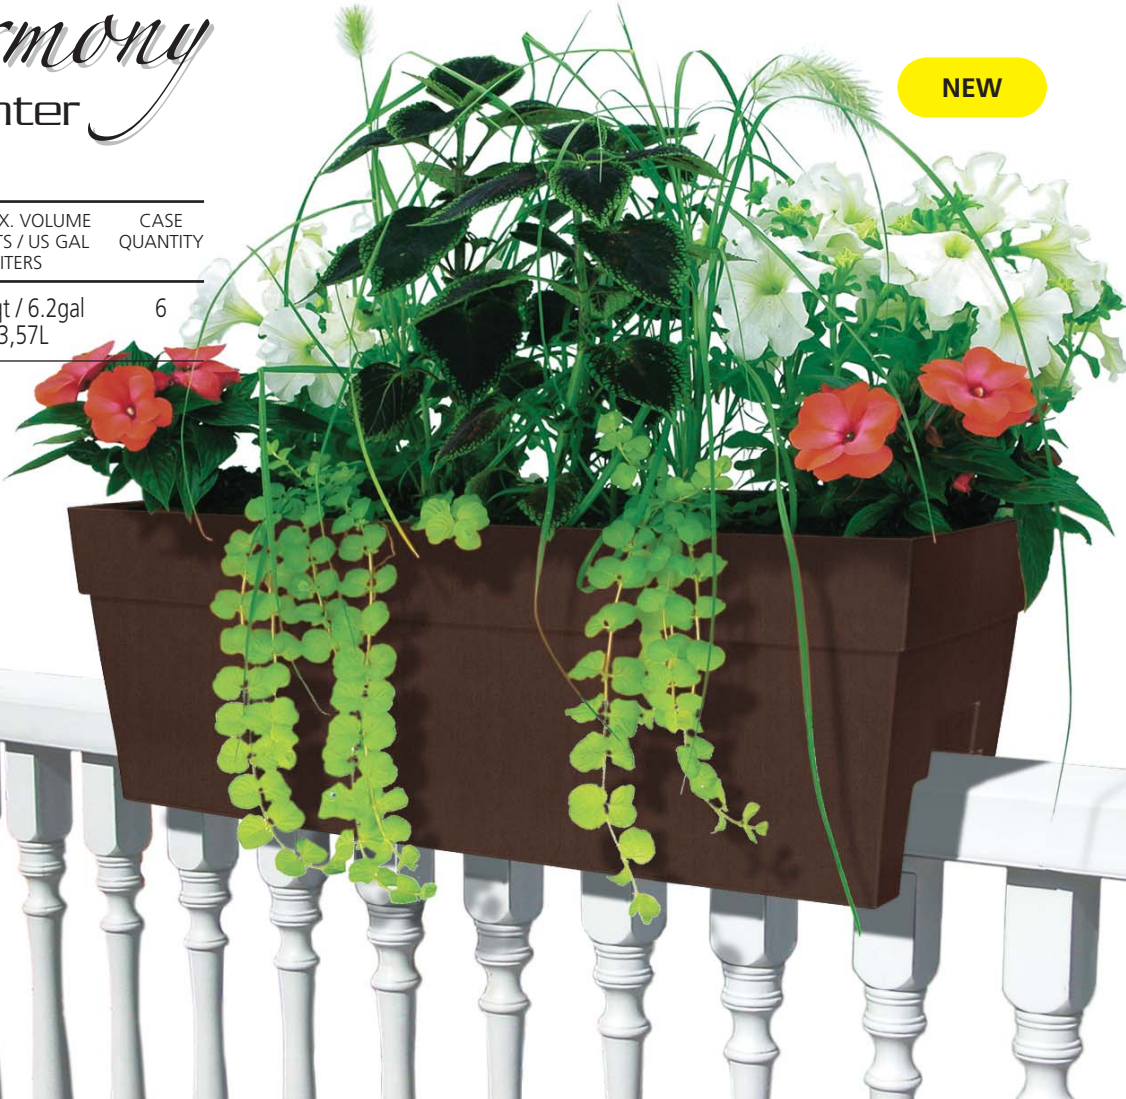

BG BR CR BK

NEW

SELF-WATERING

- Unique textured vertical finish
- Overflow Protection
- Fits on a 2" x 4" or a 2" x 6" rail

Harmony

Tall Planters

NEW

SELF-WATERING
 • Unique textured vertical finish
 • Overflow Protection.