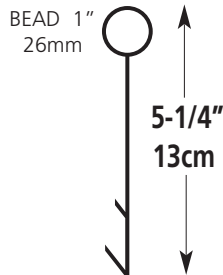

Xpert

5600 BKNS

20' / 6m

60' / 18m