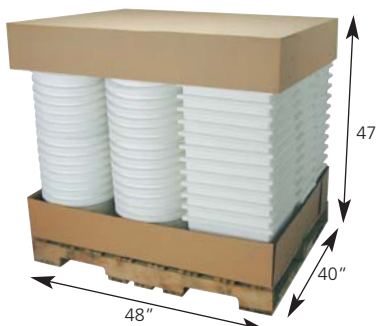

Opaque Colours

Pallets

Some of our products can be conveniently shipped in bulk and are available in different options:

- One style and mixed colours* (maximum 2 colours). Planters only.
- One style and solid colour. Our standard pallets (carton or bulk products) are 40" x 48" x 47" high maximum including the pallet.
- Many pallet programs are available. For more information, please contact your sales representative or our customer services department.

We can also offer 96" high pallets (pots and planters only).

* Additional charge for mixed colours.