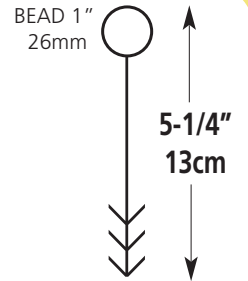

Xcel

5400 BKNS

20' / 6m

BEAD 0.75"
19mm

BK

Xpert

5600 BKNS

20' / 6m

60' / 18m

BK

CA

Xtreme

5900 BKNS

20' / 6m

60' / 18m

CA