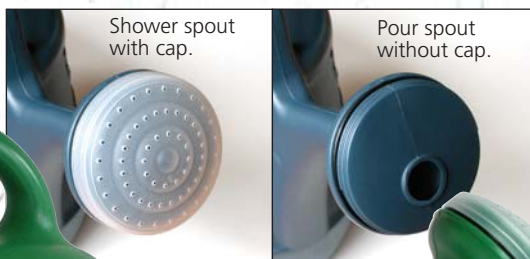

Watering Cans

CODE	DIMENSIONS L x D x H	APPROX. VOLUME GALLONS LITERS	CASE QUANTITY
7350	18" x 5" x 10-3/4" 46cm x 13cm x 27cm	1 US gal 3,25L	6

BG CR

CODE	DIMENSIONS L x D x H	APPROX. VOLUME OUNCES LITERS	CASE QUANTITY
7300	14-3/8" x 5-3/8" x 9-1/4" 37cm x 14cm x 23cm	102oz 3L	6

BL AR CM CR

- Angled intake to avoid spills
- 2 spouts possible (7400 and 7500): pour spout or shower spout
- Graduated scale (gallons or ounces / liters)
- Decorative, contemporary colours.

CODE	DIMENSIONS L x D x H	APPROX. VOLUME GALLONS LITERS	CASE QUANTITY
7400	18-3/8" x 8" X 13-3/4" 47cm x 20cm x 35cm	2 US gal 7,60L	12

BL FO GG

CODE	DIMENSIONS L x D x H	APPROX. VOLUME GALLONS LITERS	CASE QUANTITY
7500	23-3/4" x 8-1/2" x 17" 60cm x 22cm x 43cm	3 US gal 11,30L	6

BL FO GG