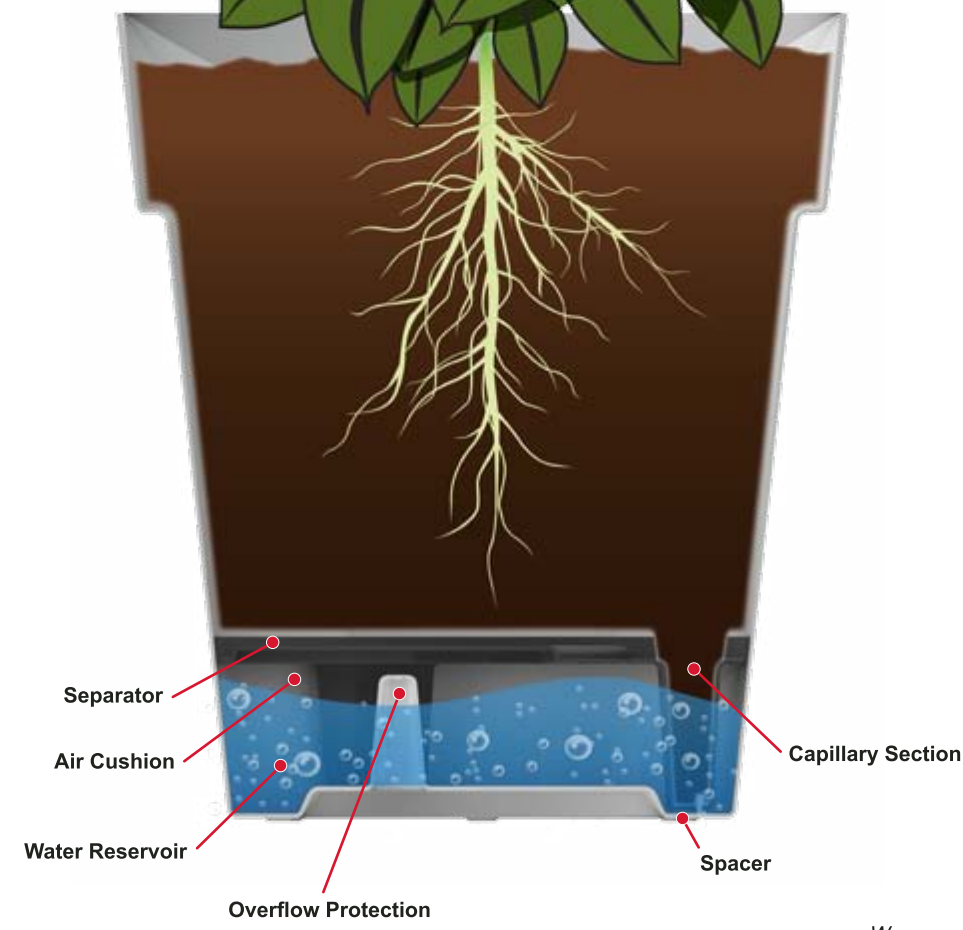

INFORMATION

Water Reservoir

- Made with recyclable and non-toxic thermoplastic.
- DCN products are made of a lightweight thermoplastic material.
- All our products are durable. They are U.V. protected to resist fading and cracking from the sun.
- Shock resistant.
- Built in water reservoir promotes healthier plants without the need of constant watering.
- Ideal for growing fruit and vegetables
- New Product, New Colour
- Product supplied with a plug for indoor use and perforated cap for outdoor use.

BK-36	WH-09
CR-12	DS-58
PO-38	
CA-14	BR-11
CH-22	
TC-71	BG-34
AV-81	
GN-39	BL-10
PU-59	
RD-51	OR-40/43
AW-33	
GR-30/21	SL-04
RU-76	

We reserve the right to slightly alter colours without notice. Colours on actual products may differ slightly.